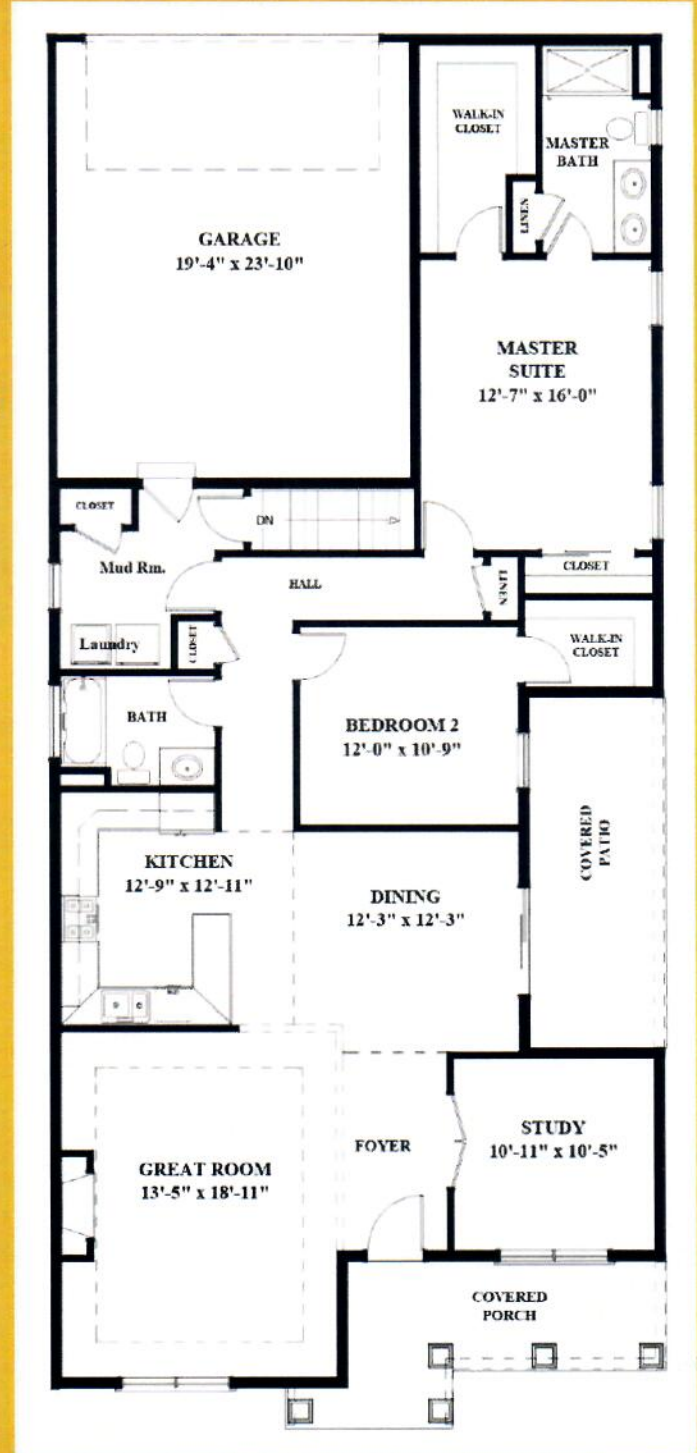

PARK PLACE SERIES HOMES

The Burlington Timberframe

One Story Floor Plan
1725 sq. ft. +/- With Study
2 Bedrooms
2 Bathrooms

CONTACT US TODAY!

NATALIE AMSLER
Licensed Associate
Real Estate Broker
518-366-2495
namsler1@gmail.com

SCOTT FINSRUD
Licensed Real
Estate Salesperson
518-424-5465
sterlinghomesscott@yahoo.com

The plans and elevations shown may have items which are optional and not included the price shown. Square footages and room sizes are approximate. Please see site sales agents for any clarifications.