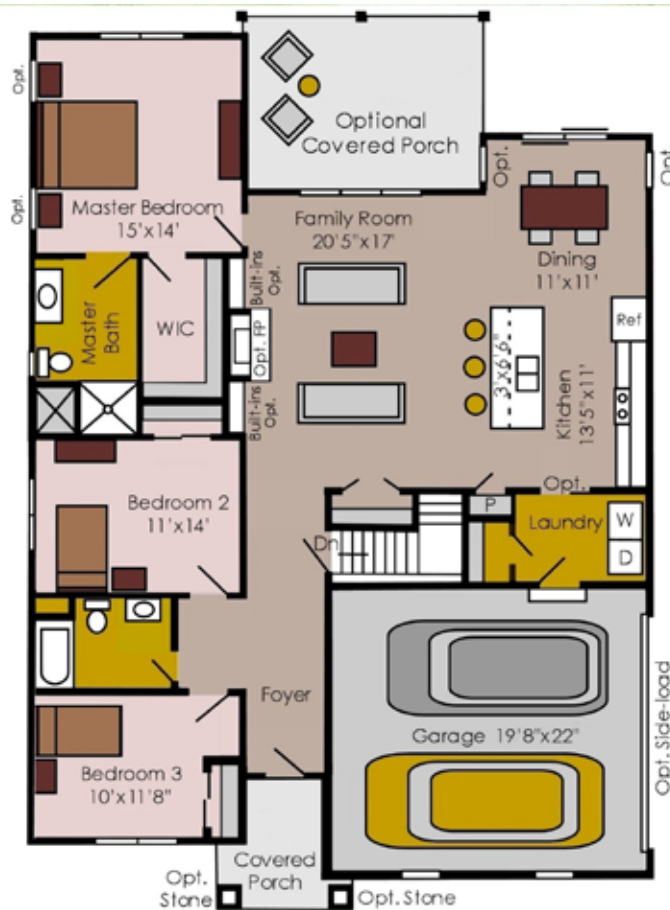

# Birch

- 3 Bedrooms
- 2 Full Baths
- 1,765 Square Feet
- 9 Foot Ceilings
- Open Floor Plan
- Full Basement
- Opt. Side-Load Garage
- 2 Car Garage

House pictured may include options that are not standard.