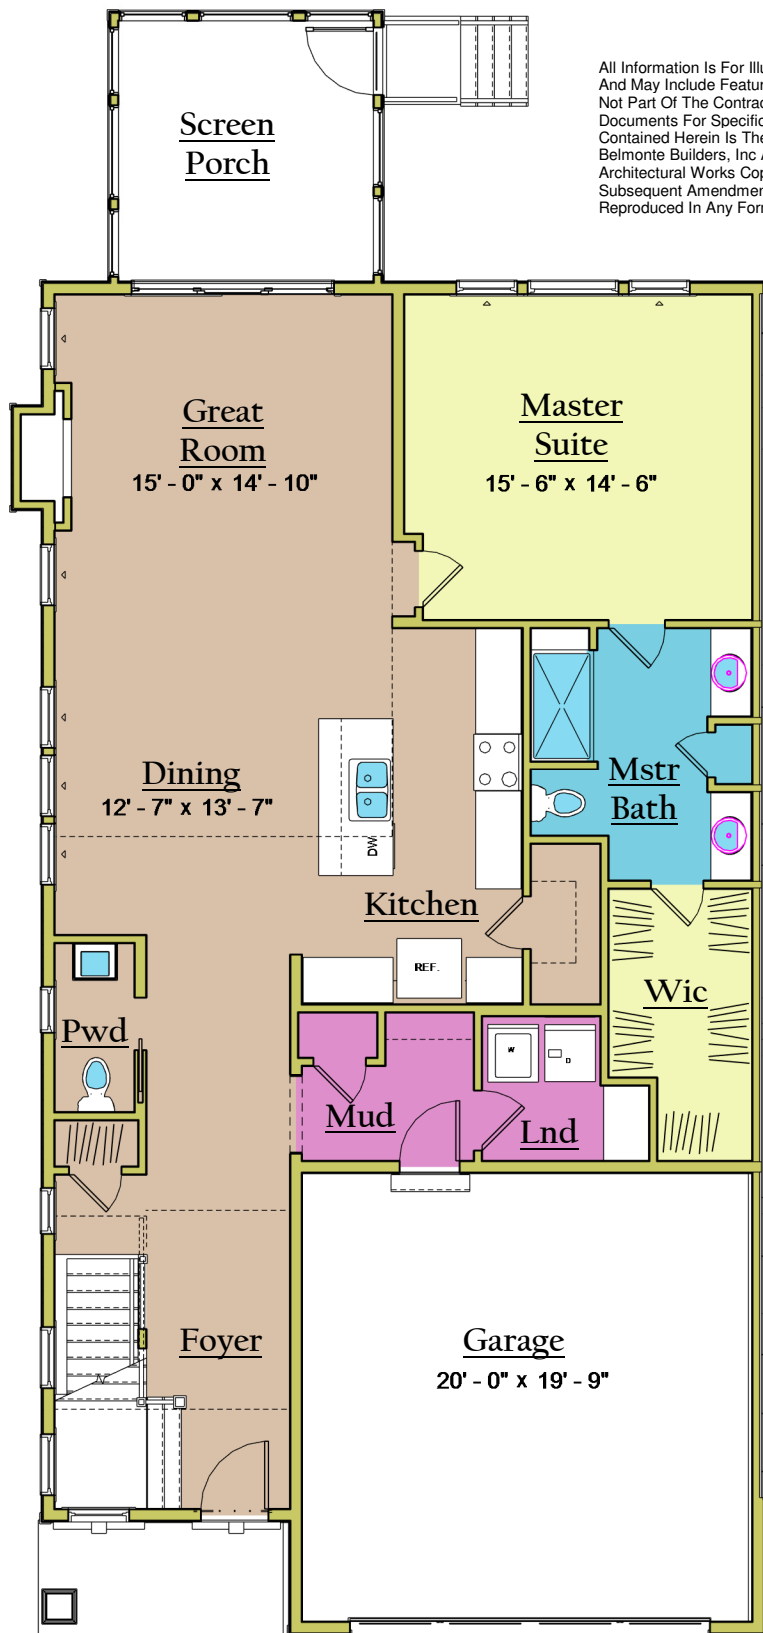

REGATTA VIEW CARRAIGE HOMES

© Copyright 2019, Belmonte Builders Inc

17 Dartmouth Way

HEATED AREA - LEFT
 FIRST FLOOR HEATED - LEFT 1442 SF
 SECOND FLOOR HEATED - LEFT 1251 SF
 Grand total 2692 SF

STATS:
 Width-32'
 Depth-60'
 3 Bedrooms
 1st Floor Master
 2 1/2 Baths
 Bonus Room/Bedroom 4

First Floor

Second Floor