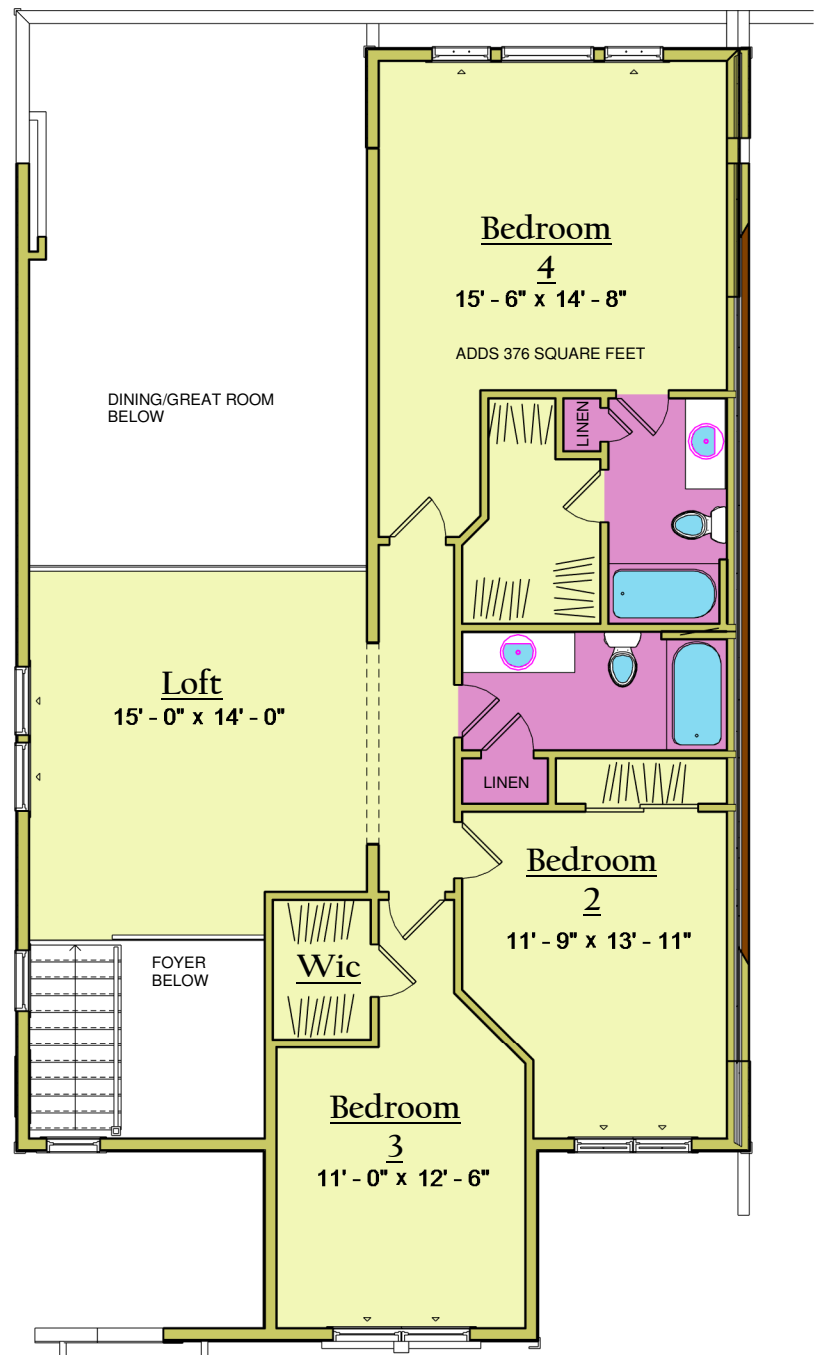

REGATTA VIEW CARRAIGE HOMES

© Copyright 2019, Belmonte Builders Inc

17 Dartmouth Way

HEATED AREA - LEFT
 FIRST FLOOR HEATED - LEFT 1442 SF
 SECOND FLOOR HEATED - LEFT 1251 SF
 Grand total 2692 SF

STATS:
 Width-32'
 Depth-60'
 3 Bedrooms
 1st Floor Master
 2 1/2 Baths
 Bonus Room/Bedroom 4

First Floor

Second Floor